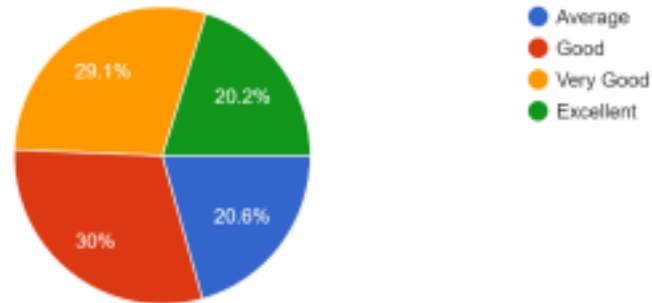

I used the platforms provided by college to do research related activities (seminars, debates, field work, practicals, quizzes, magazine articles and others)

470 responses