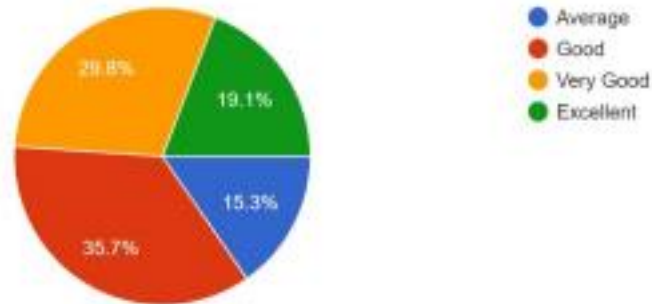

The course has provided flexible learning opportunities

470 responses