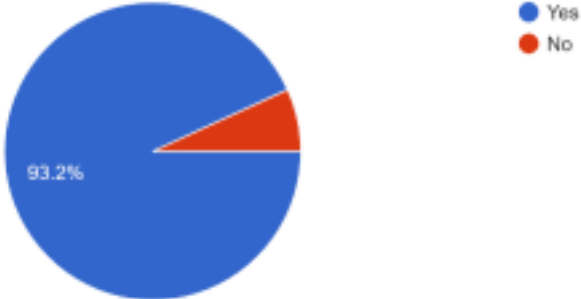

# Exit Poll for the Batch 2019-202 analyzed.

In your years at Jai Hind as a student do you think you have grown: academically and holistically  
470 responses

Do you think you will be able to link classroom teaching with real life problems in business/ work  
470 responses