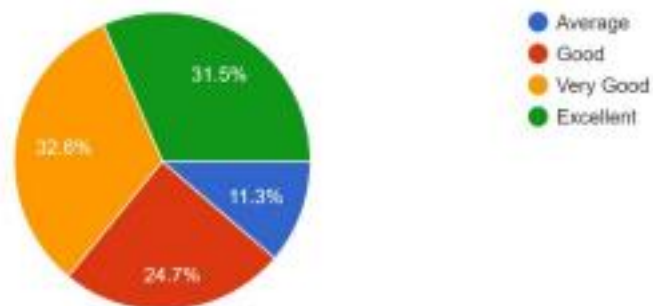

The curriculum was relevant  
470 responses

The program improved my understanding of the subject  
470 responses

The teaching methods used were appropriate for students  
470 responses

The faculty has provided mentoring as and when required  
470 responses