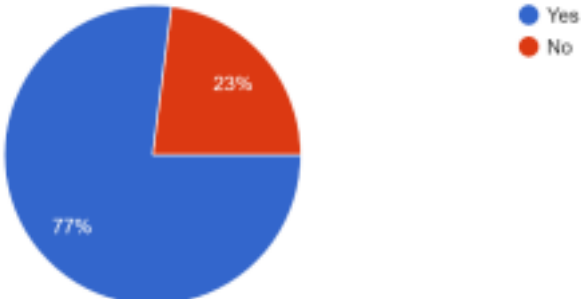

# Exit Poll for the Batch 2019-202 analyzed.

In your years at Jai Hind as a student do you think you have grown: academically and holistically  
470 responses

Do you think you will be able to link classroom teaching with real life problems in business/ work  
470 responses