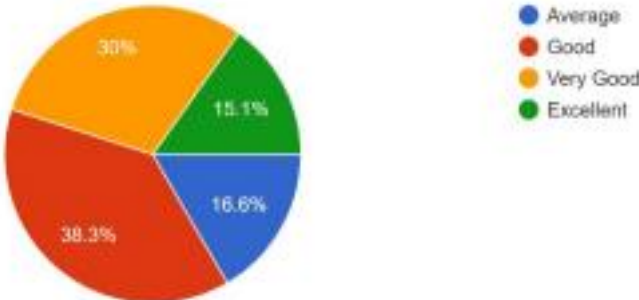

The curriculum was relevant
470 responses