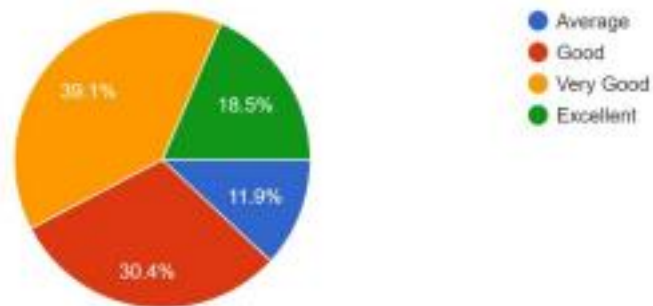

The teaching methods used were appropriate for students
470 responses