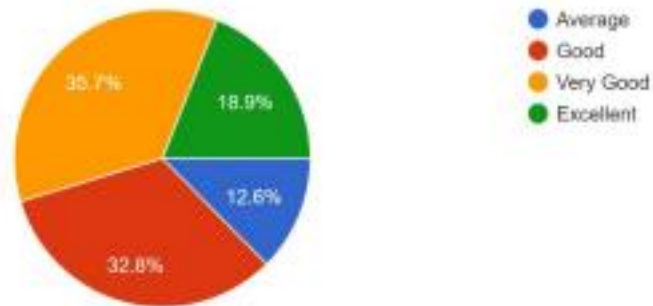

The program improved my understanding of the subject
470 responses